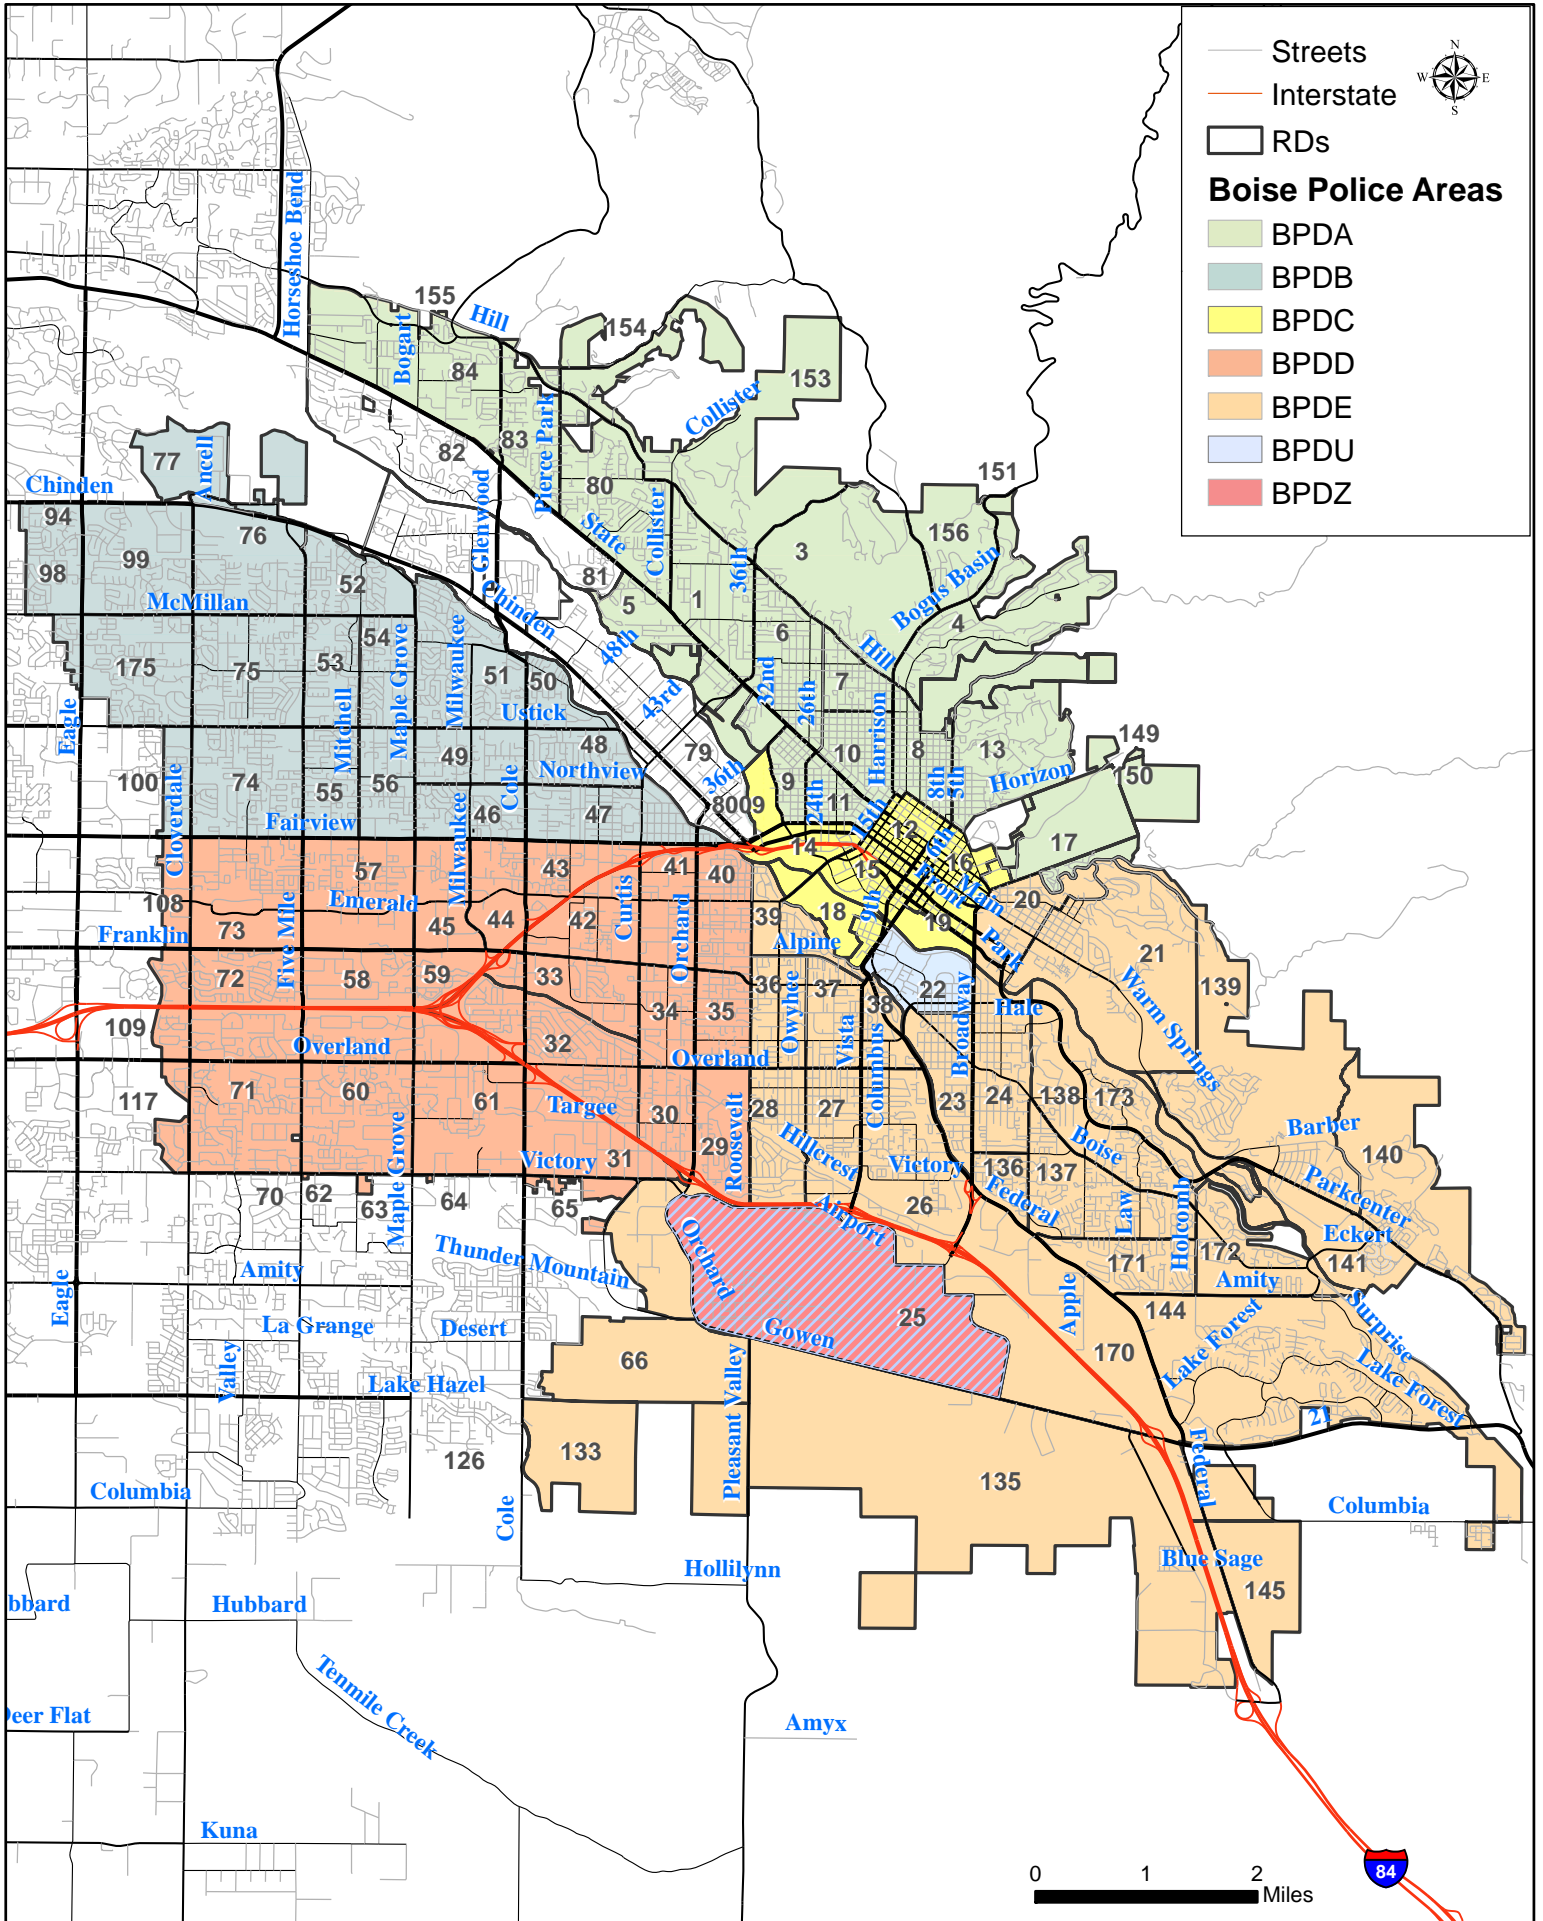

# BOISE POLICE DEPARTMENT DISTRICT MAP

This map is made in part from data prepared or compiled by Ada County and the City of Boise. Neither shall be held responsible for any inaccuracies or misuse of this map. Drawing is to be used for reference purposes only.